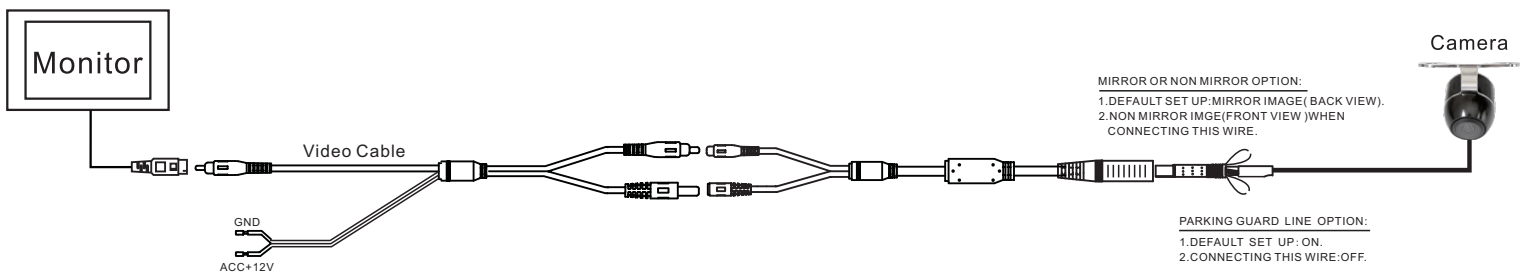

 <p>C1008S Bee type mini lip mount</p>	Current Consumption	MAX:50mA
	Sensor	CMD-III, 1 / 4 "
	Resolution (TV LINES)	420
	Minimum illumination	0.5 Lux
	Angle	150°
	Effective Pixels	648*488
	TV System	NTSC
	Video output	Full color video out: 1.0Vp-p 75 (ohm) load
	Working Voltage	DC9-16V
	Video Color	Full color
	Water Proof	IP67-IP68
	Operating Temperature	-30℃ to +70℃
	Parking guard line	On or Off Switchable
	Image	Mirror, Non mirror Switchable

Installation Instruction

 <p>C1008S Bee type mini lip mount</p>	Current Consumption	MAX:50mA
	Sensor	CMD-III, 1 / 4 "
	Resolution (TV LINES)	420
	Minimum illumination	0.5 Lux
	Angle	150°
	Effective Pixels	648*488
	TV System	NTSC
	Video output	Full color video out: 1.0Vp-p 75 (ohm) load
	Working Voltage	DC9-16V
	Video Color	Full color
	Water Proof	IP67-IP68
	Operating Temperature	-30℃ to +70℃
	Parking guard line	On or Off Switchable
	Image	Mirror, Non mirror Switchable